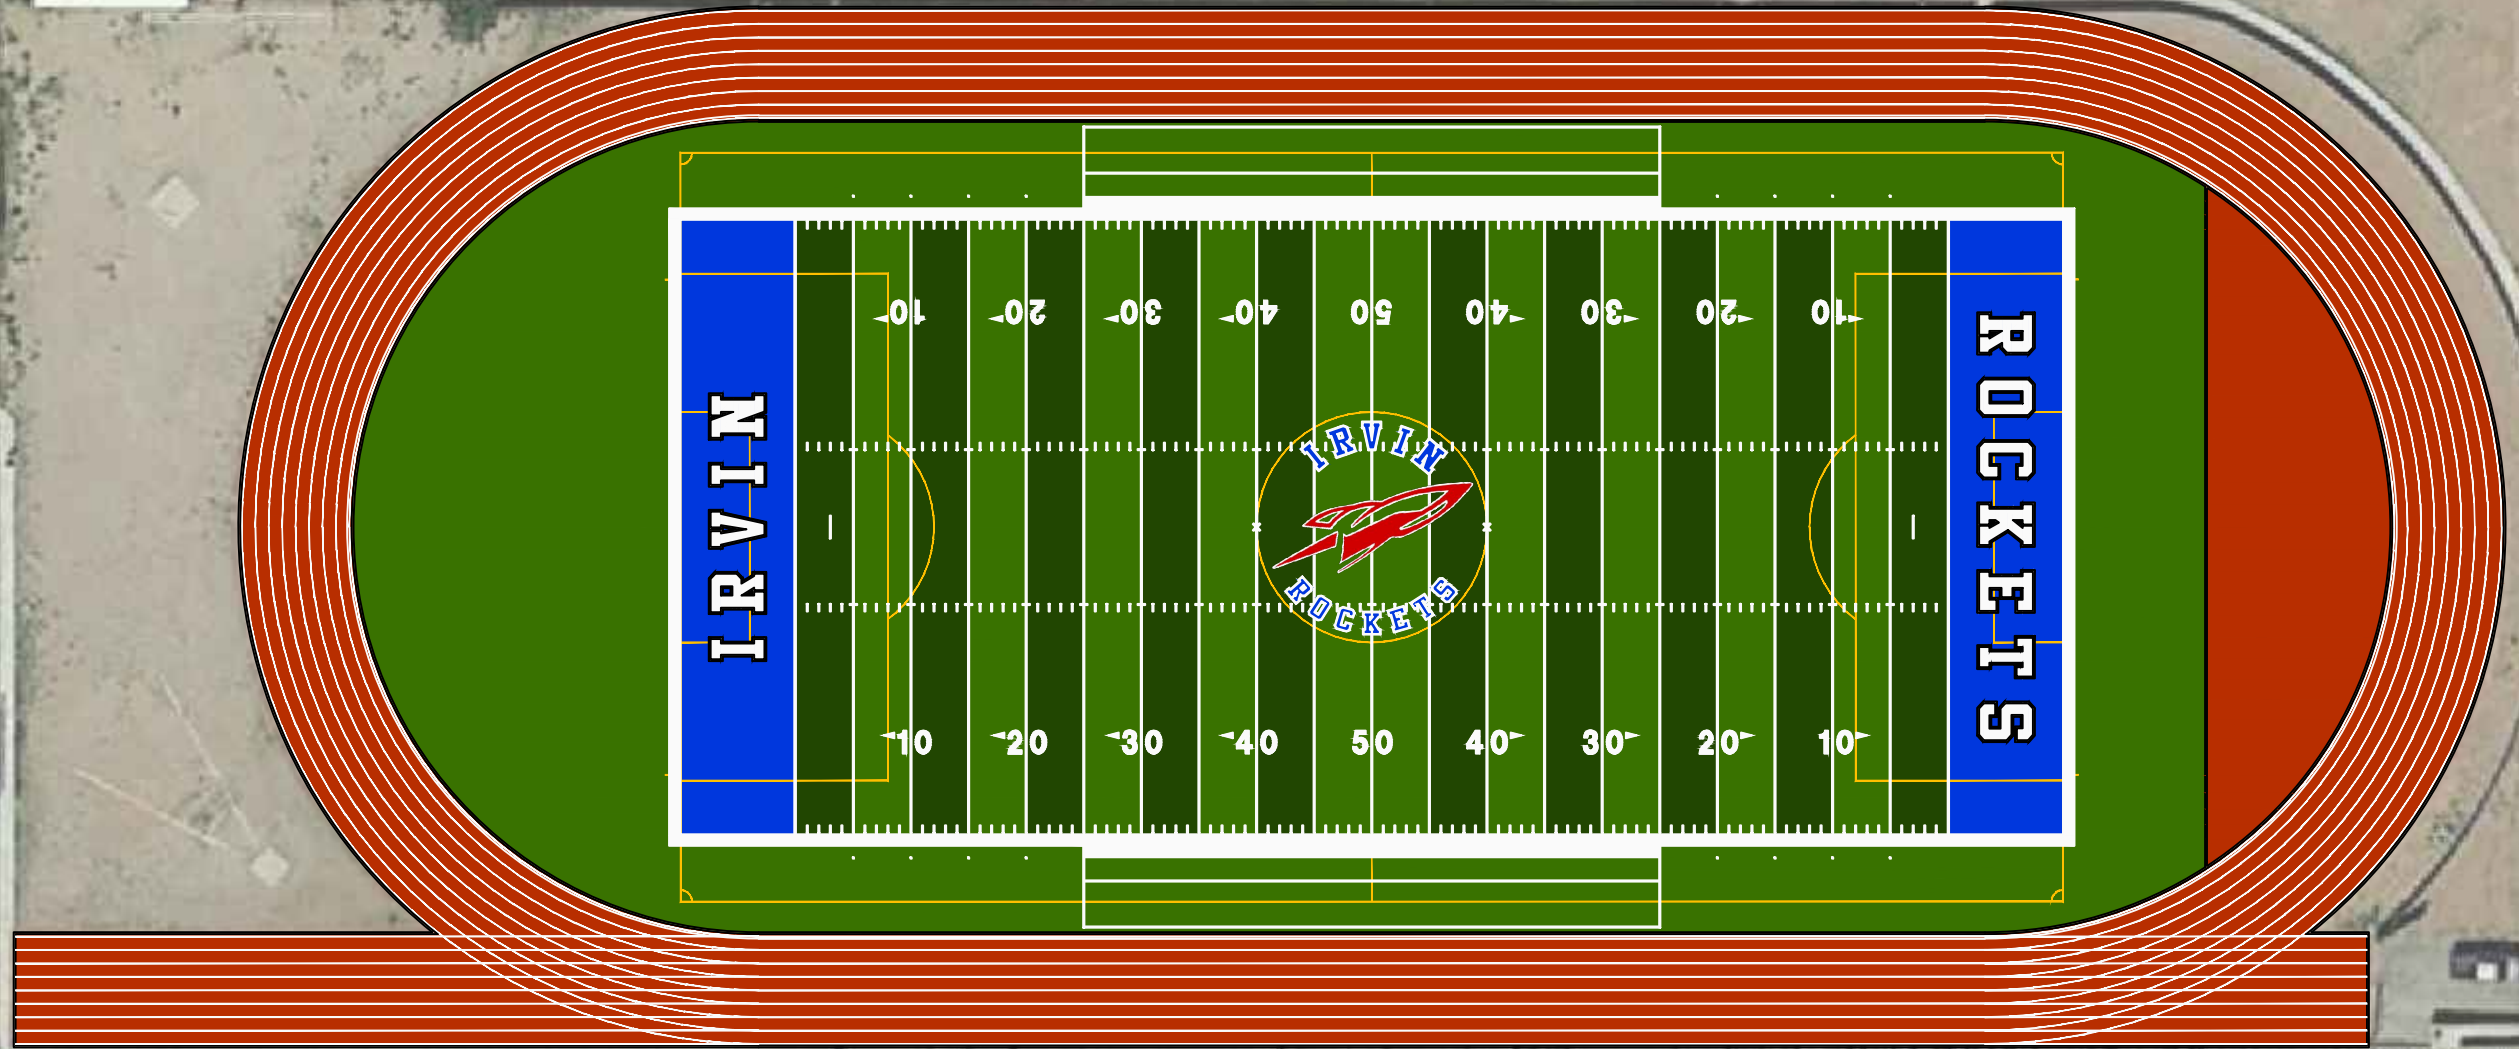

1.1

matrixTURF

IRVIN HIGH SCHOOL
SYNTHETIC TURF FOOTBALL FIELD
El Paso, Texas

DATE: MAY 18, 2017   ISSUE: PROPOSAL   SHEET: 1 OF 1

Approved As Is	
Approved As Noted	
Resubmit As Noted	
Signature:	
Print:	
Date: