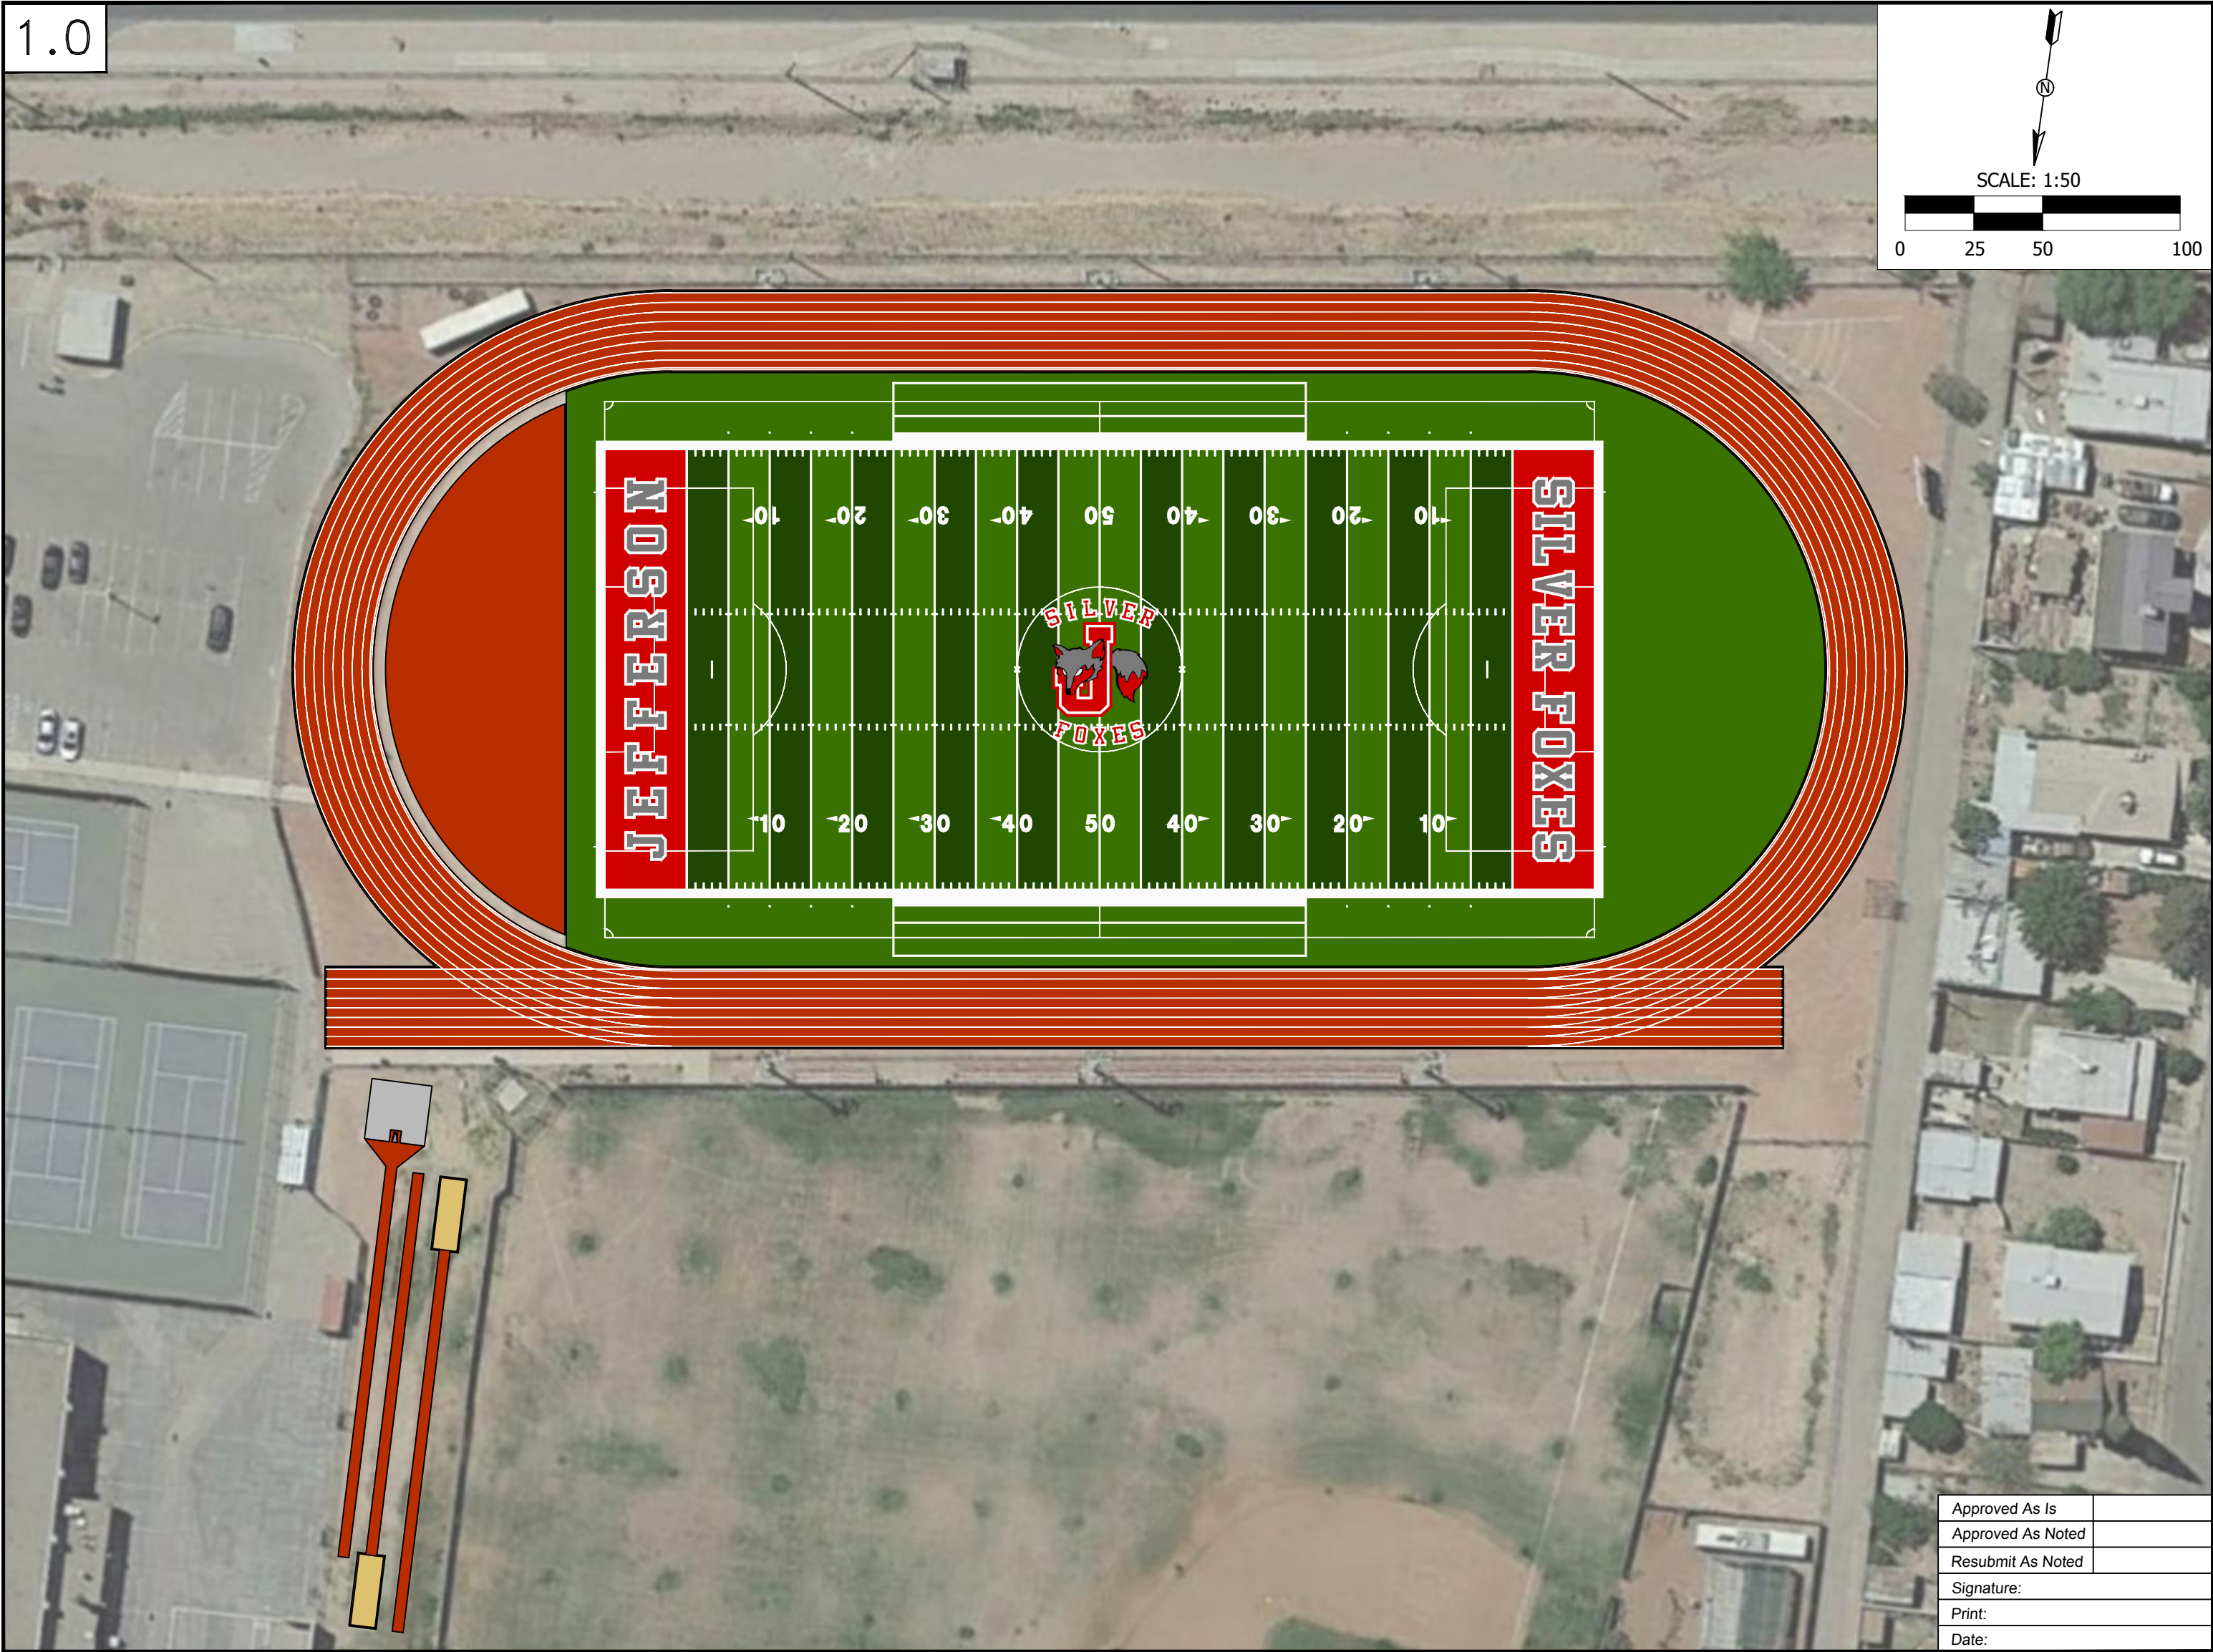

1.0

JEFFERSON / SILVA HIGH SCHOOL
SYNTHETIC TURF FOOTBALL FIELD
El Paso, Texas

DATE: FEBRUARY 28, 2017   ISSUE: PROPOSAL   SHEET: 1 OF 1

Approved As Is	
Approved As Noted	
Resubmit As Noted	
Signature:	
Print:	
Date: