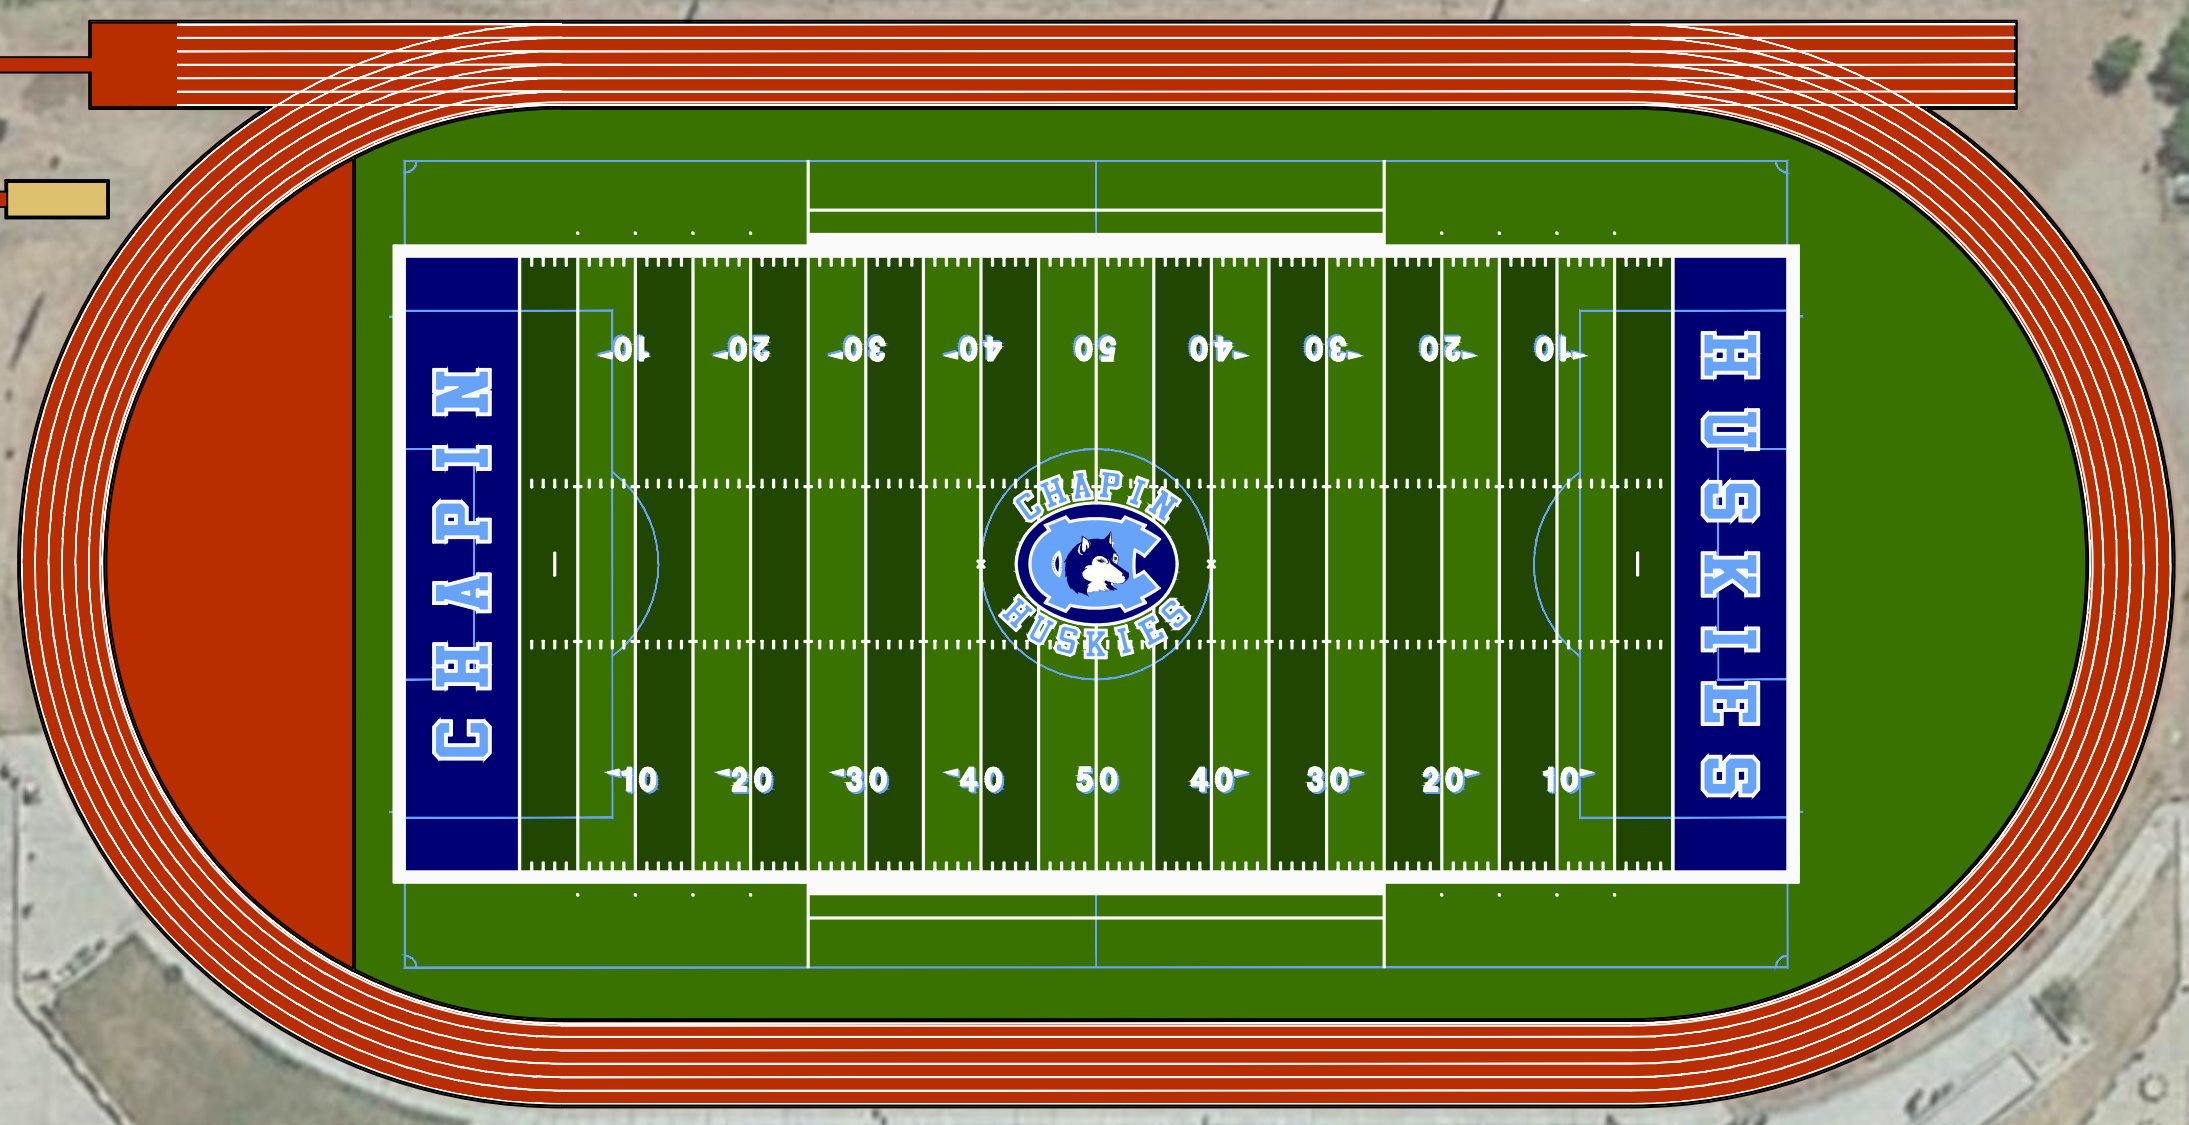

matrixTURF

BURGES HIGH SCHOOL
 RUNNING TRACK AND SYNTHETIC TURF FIELD
 El Paso, Texas

DATE: MAY 18, 2017

ISSUE: PROPOSAL

SHEET: 1 OF 1

1.1

7000 Dyer St

Approved As Is	
Approved As Noted	
Resubmit As Noted	
Signature:	
Print:	
Date:	

matrixTURF

CHAPIN HIGH SCHOOL
 SYNTHETIC TURF FOOTBALL FIELD
 El Paso, Texas

DATE: MAY 18, 2017

ISSUE: PROPOSAL

SHEET: 1 OF 1

1.1

Approved As Is	
Approved As Noted	
Resubmit As Noted	
Signature:	
Print:	
Date:	