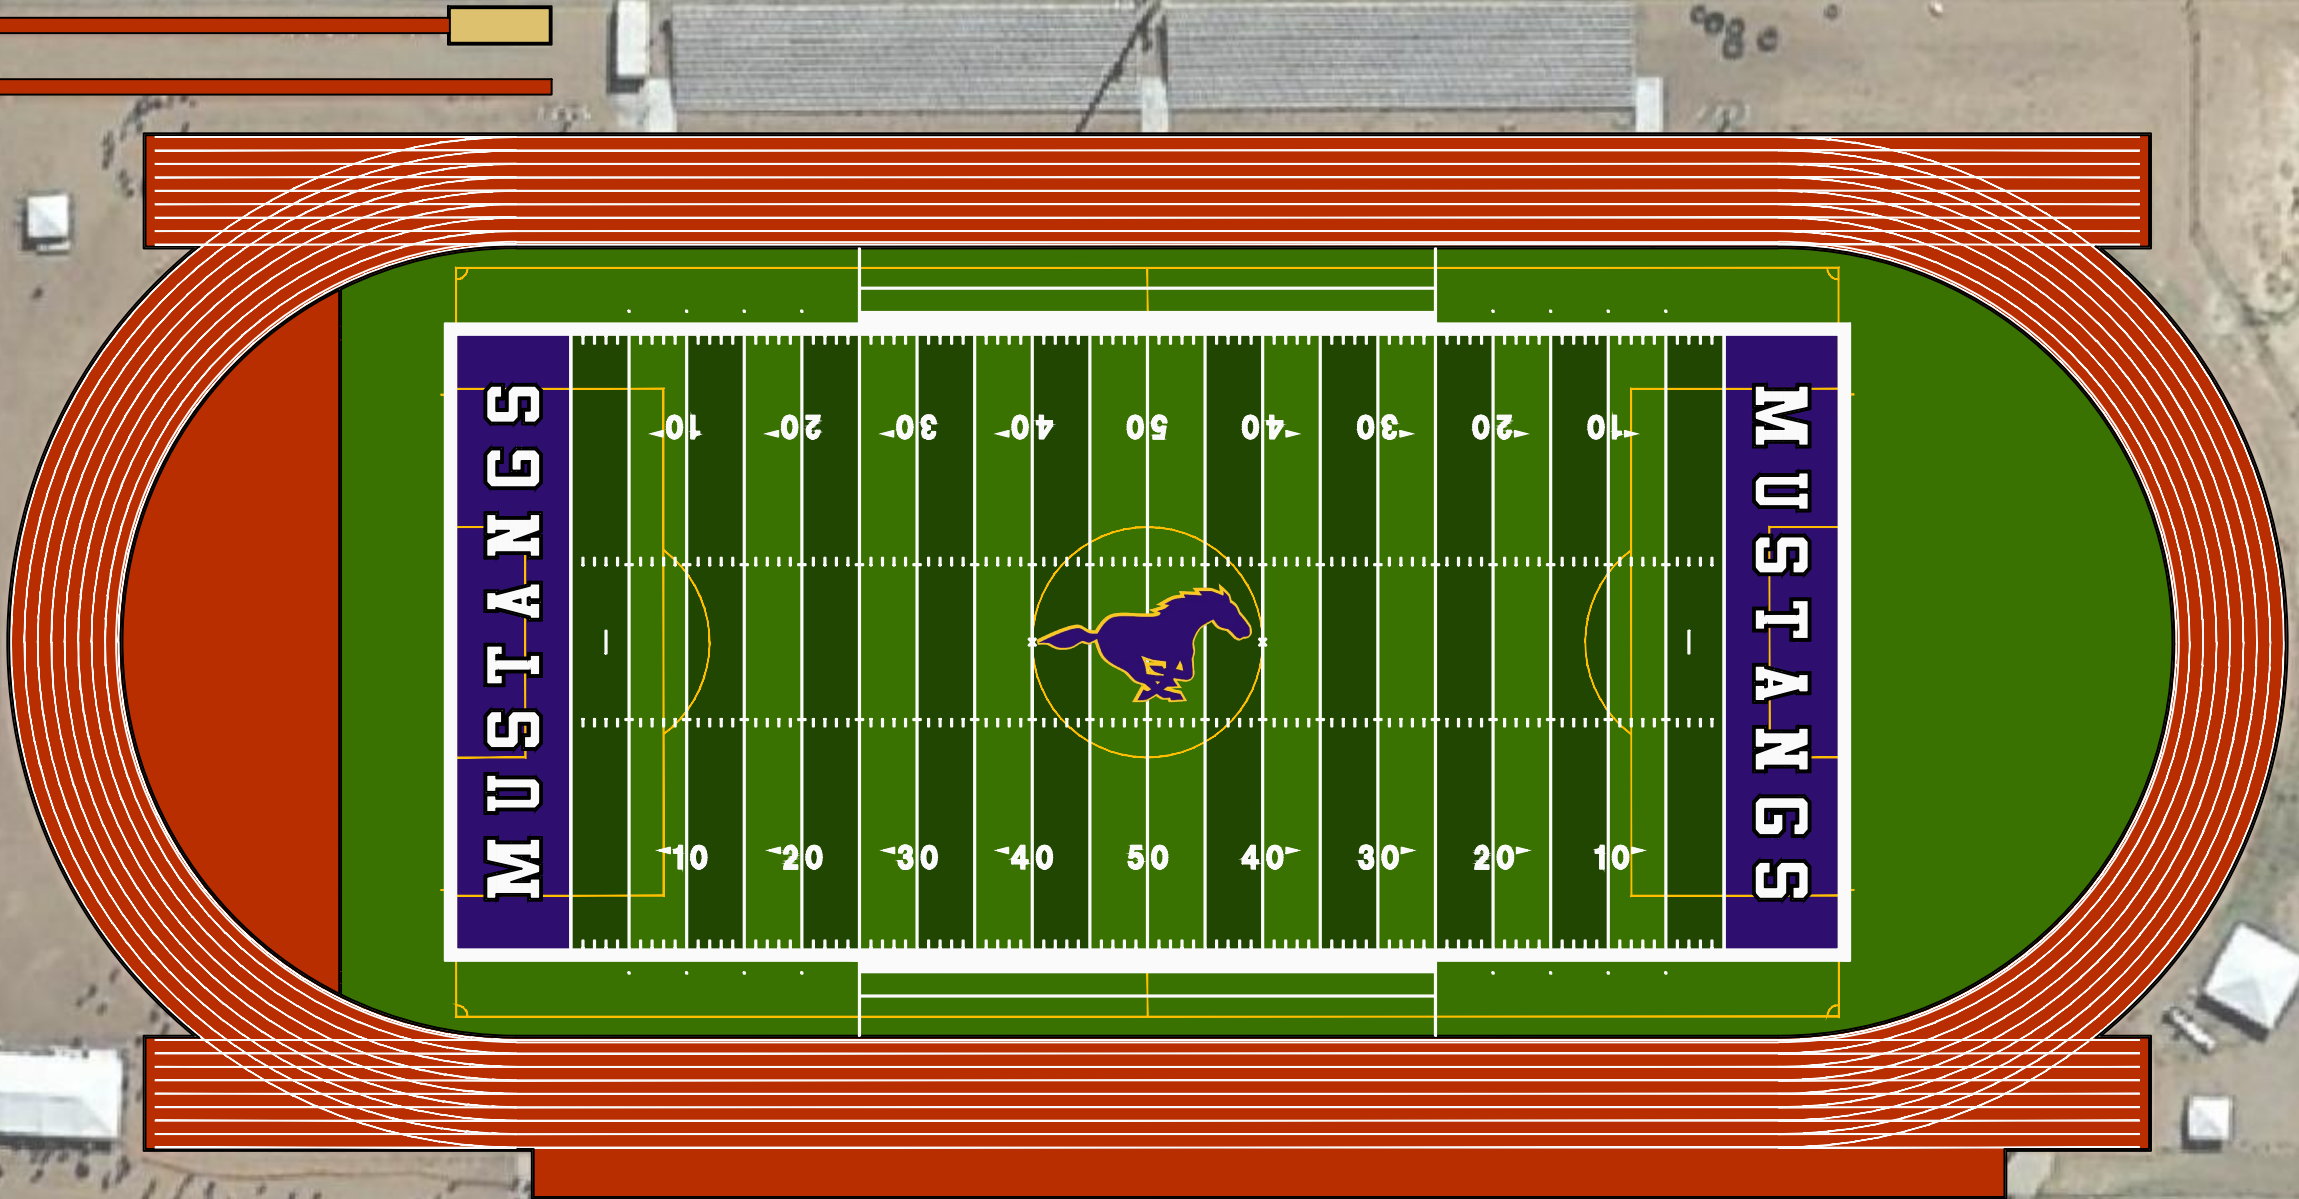

1.3

Approved As Is	
Approved As Noted	
Resubmit As Noted	
Signature:	
Print:	
Date:	

matrixTURF

BURGES HIGH SCHOOL
RUNNING TRACK AND SYNTHETIC TURF FIELD
El Paso, Texas

DATE: MAY 18, 2017

ISSUE: PROPOSAL

SHEET: 1 OF 1