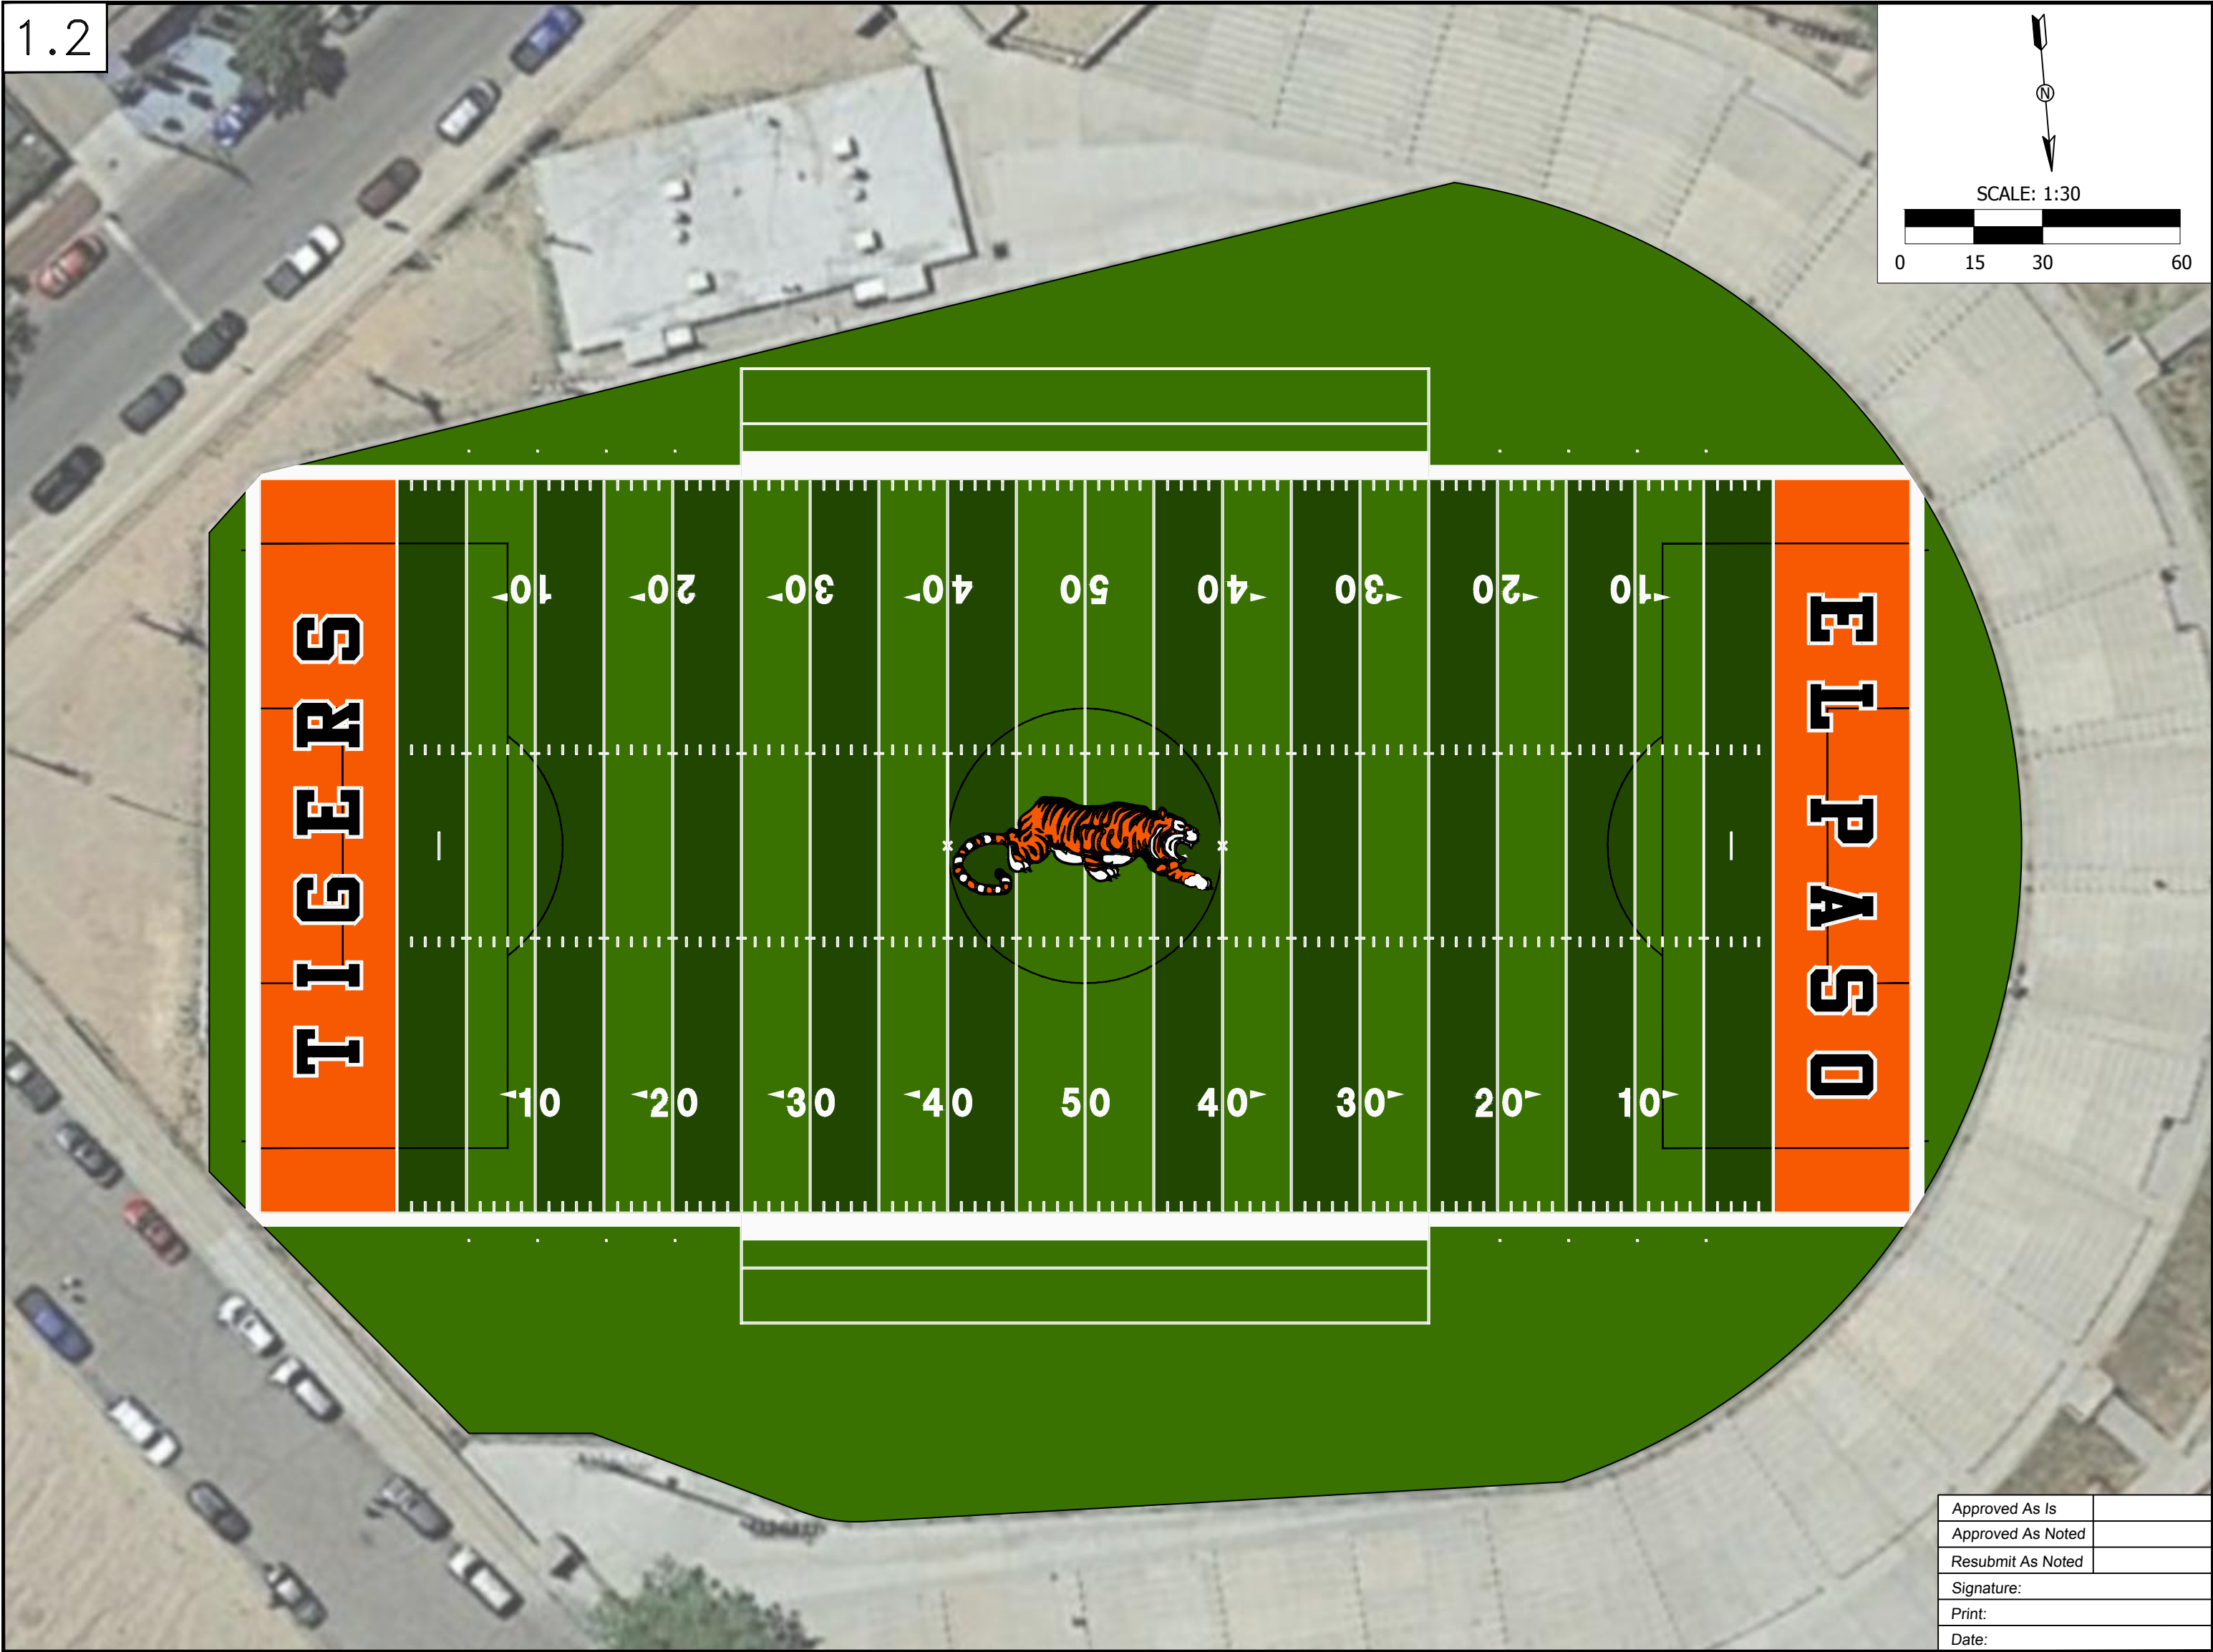

1.2

TIGERS

EL PASO

10 20 30 40 50 40 30 20 10

10 20 30 40 50 40 30 20 10

matrixTURF

EL PASO HIGH SCHOOL
SYNTHETIC TURF FOOTBALL FIELD
El Paso, Texas

DATE: MAY 18, 2017   ISSUE: PROPOSAL   SHEET: 1 OF 1

Approved As Is	
Approved As Noted	
Resubmit As Noted	
Signature:	
Print:	
Date: